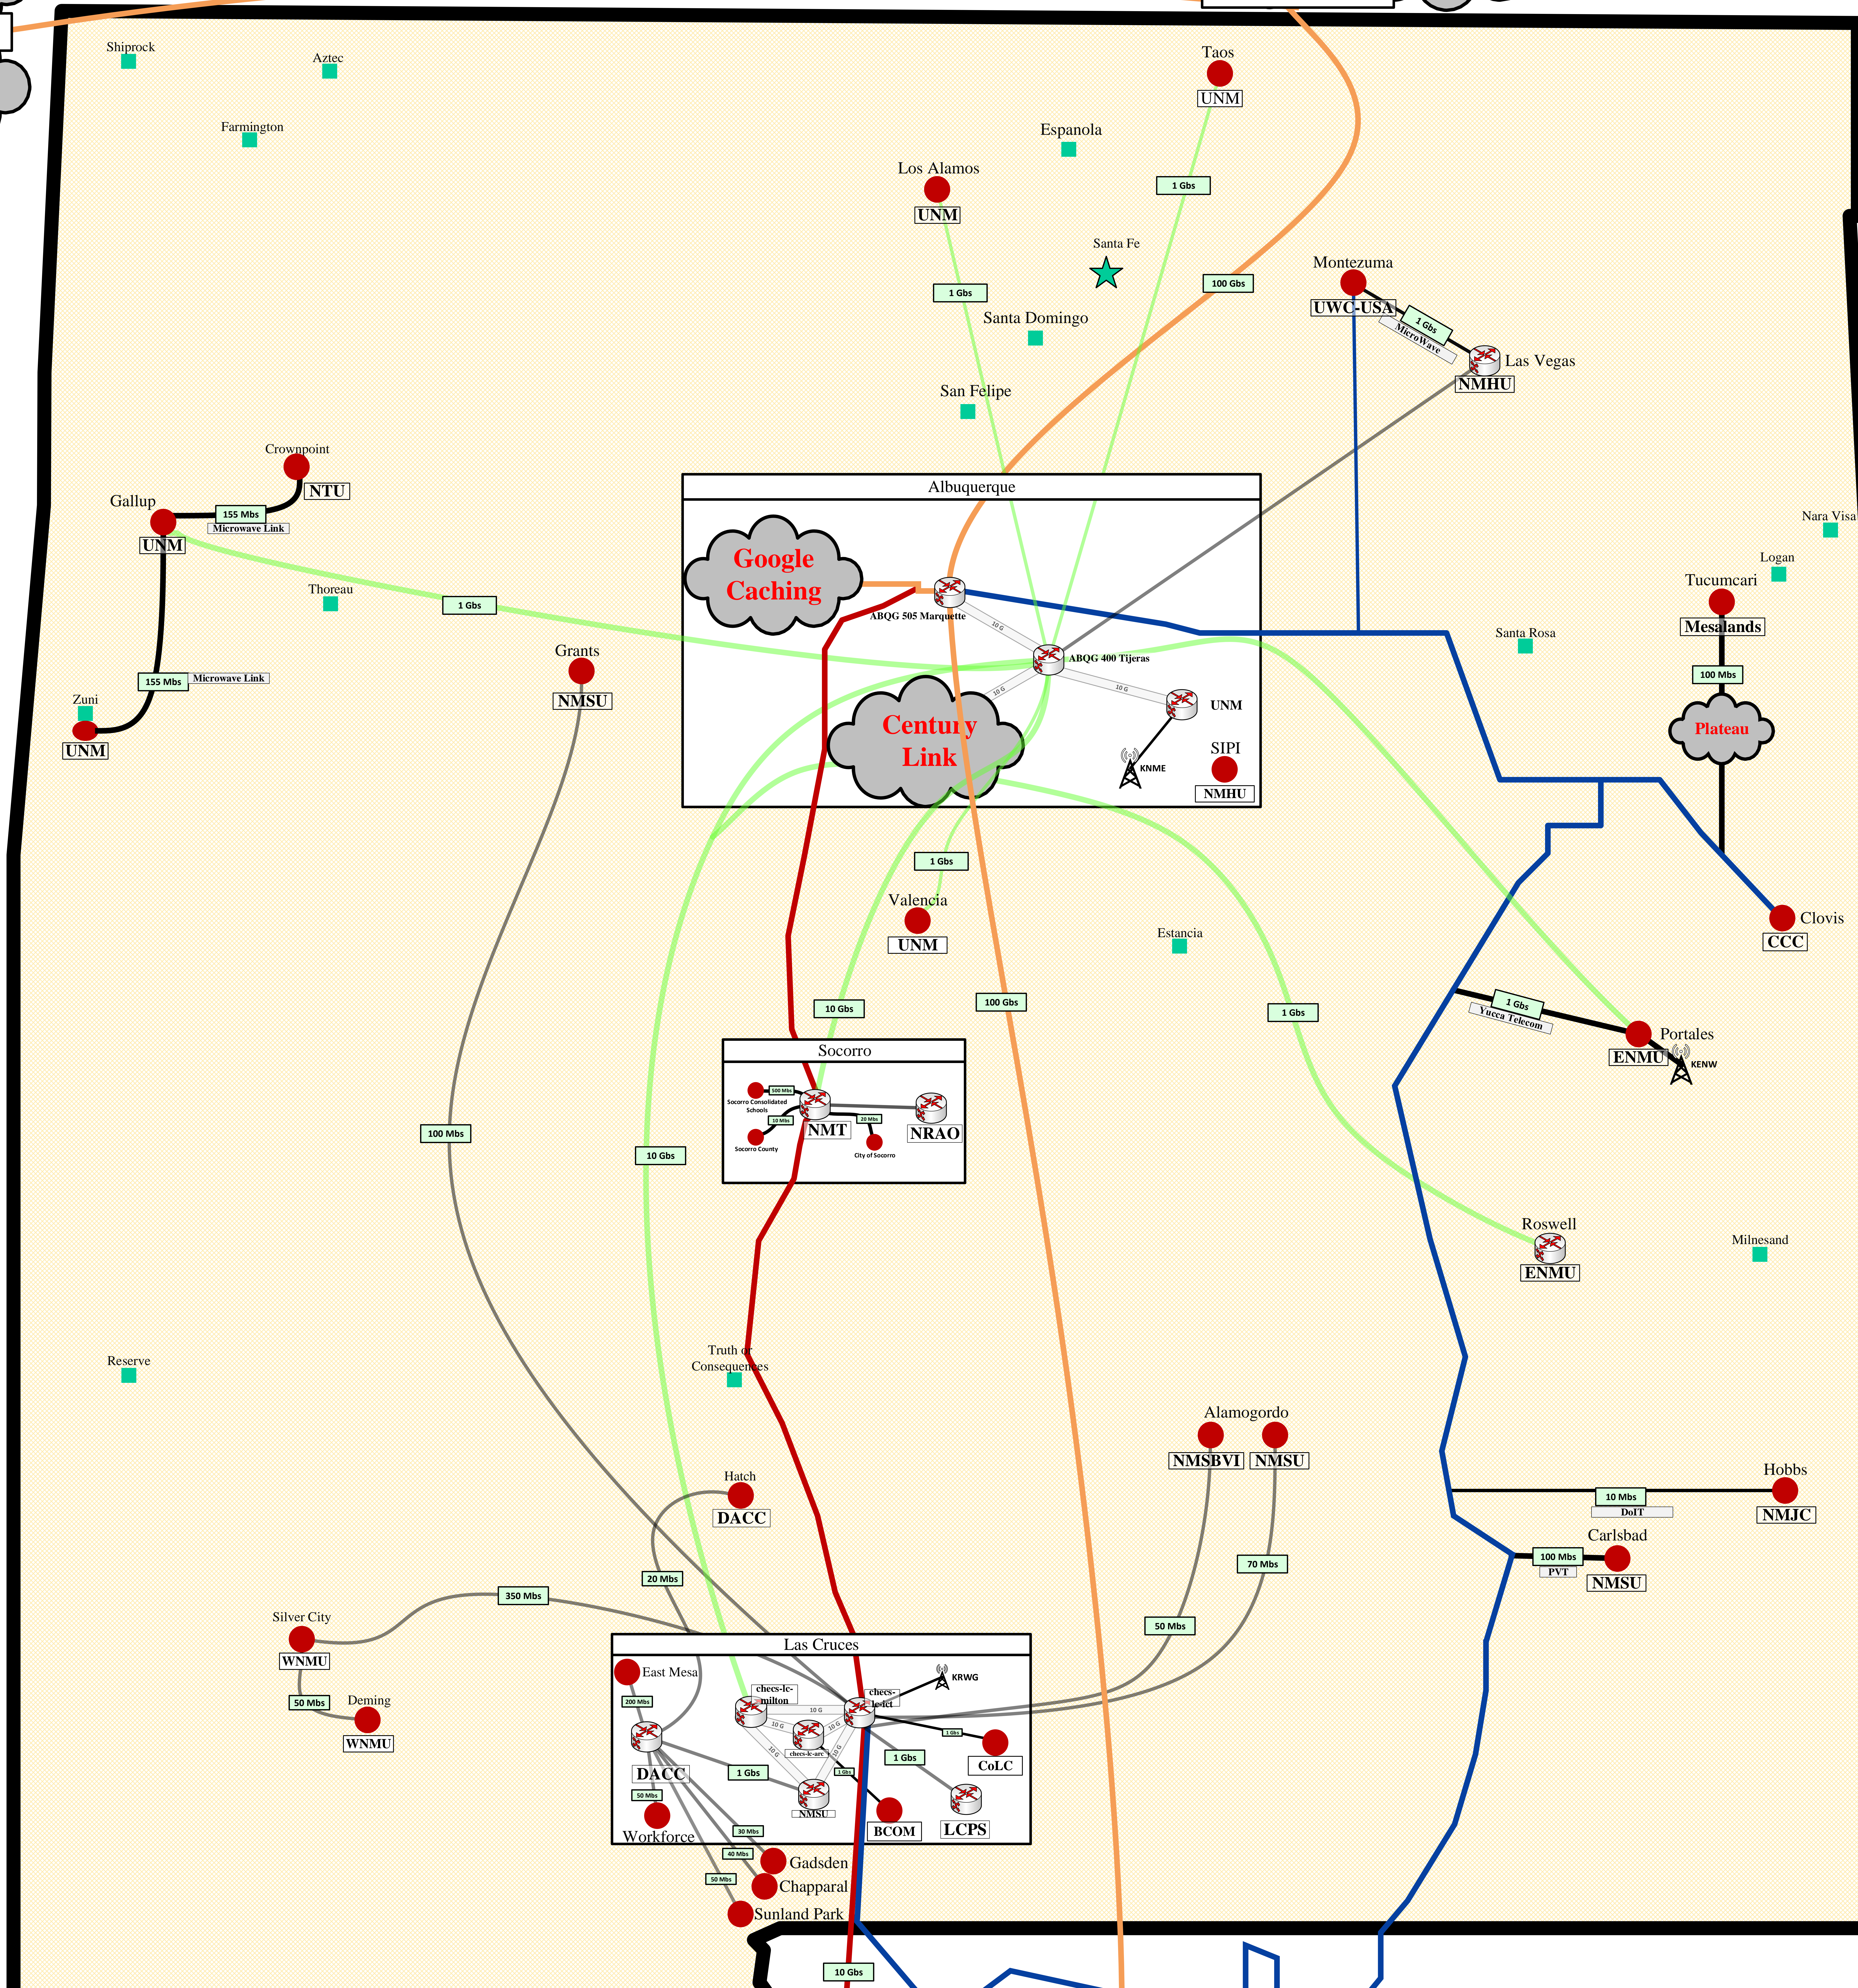

# New Mexico State Wide Network Map

CaIREN-HPR  
Sunny Vale  
CENIC-DC  
Internet 2

Level 3  
Netflix Caching  
Denver  
Chicago  
Internet 2

CENIC-DC  
Los Angeles  
CalRen-HPR

noc@checcs.net  
New Mexico State Wide Network Map  
Version 8.1  
Date: 11-14-2017

Legend	
Internet Service Provider	ISP
Fiber	Color
Ethernet Transport	—
Eastern Loop	—
RGON	—
Century Link Wave	—
Century Link MOE	—
Century Link ATM	---
Dark Fiber	—
Campus / Agency	●
PBS Station	Ⓐ
Capitol	★
City	■